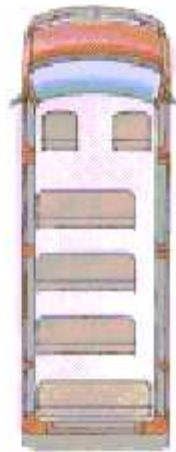

15-Passenger Van Examples

15-Passenger Van Examples

Example Van Models Listing

- Chevrolet Express 3500
- GMC Savana G3500
- Dodge Ram Van/Wagon B3500
- Dodge Ram Wagon B350
- Ford Econoline E350
- Ford Club Wagon E350
- GMC Rally/Vandura G3500

Seating Diagram Example of 12-Passenger Extended and 15-Passenger Vans

Ram 3500
127.2-inch wb
Maxiwagon
12 passengers

Ram 3500
127.2-inch wb
Maxiwagon
15 passengers