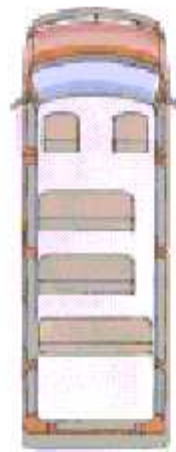

15-Passenger Van Examples

15-Passenger Van Examples

Example Van Models Listing

- Chevrolet Express 3500
- GMC Savana G3500
- Dodge Ram Van/Wagon B3500
- Dodge Ram Wagon B350
- Ford Econoline E350
- Ford Club Wagon E350
- GMC Rally/Vandura G3500

Seating Diagram Example of 12-Passenger Extended and 15-Passenger Vans

Ram 3500
127.2-inch wb
Maxiwagon
12 passengers

Ram 3500
127.2-inch wb
Maxiwagon
15 passengers